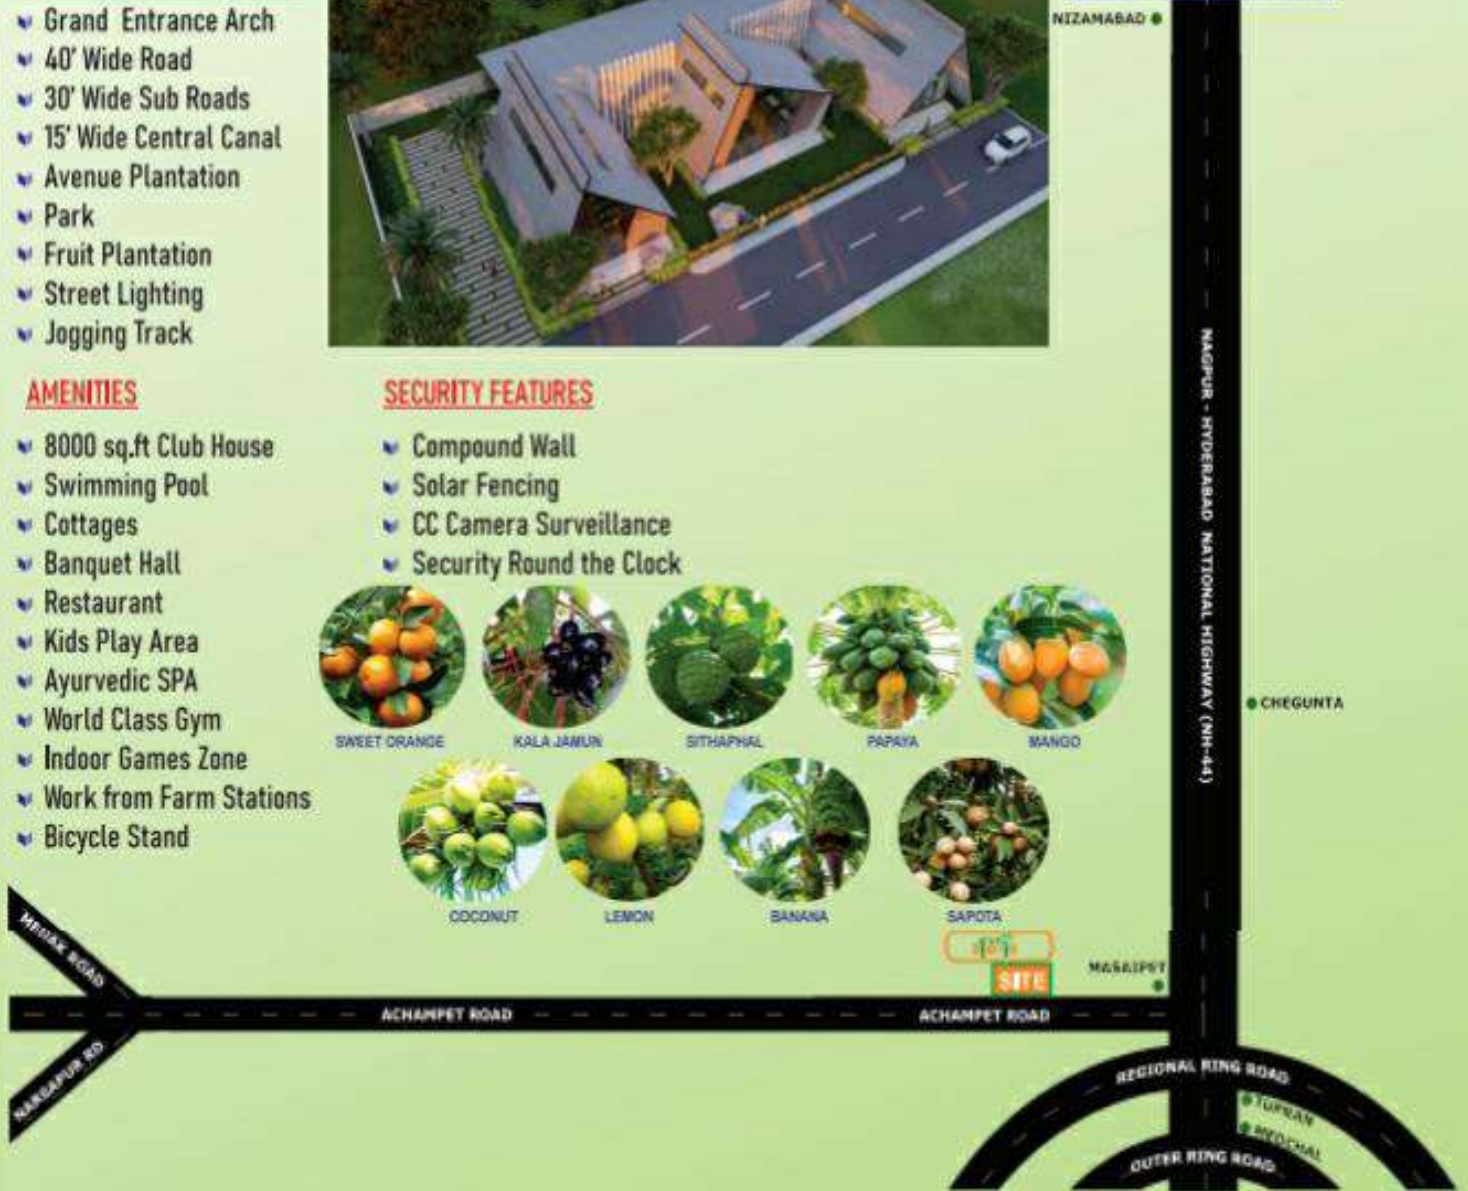

PROJECT HIGHLIGHTS

- ❖ Grand Entrance Arch
- ❖ 40' Wide Road
- ❖ 30' Wide Sub Roads
- ❖ 15' Wide Central Canal
- ❖ Avenue Plantation
- ❖ Park
- ❖ Fruit Plantation
- ❖ Street Lighting
- ❖ Jogging Track

AMENITIES

ARANYA The Green World

ARANYA THE GREEN WORLD is spread over 43+ Acres, Surrounded by abundant greenery and haldi dam. This Project has 350 + Farm Plots, East and West Facing equipped with a 8000 sft Club House, Restaurant and Independent Cottages with Swimming Pool and Play Areas.

PROJECT HIGHLIGHTS

- Grand Entrance Arch
- 40' Wide Road
- 30' Wide Sub Roads
- 15' Wide Central Canal
- Avenue Plantation
- Park
- Fruit Plantation
- Street Lighting
- Jogging Track

CLUB HOUSE

ROUTE MAP

AMENITIES

- 8000 sq.ft Club House
- Swimming Pool
- Cottages
- Banquet Hall
- Restaurant
- Kids Play Area
- Ayurvedic SPA
- World Class Gym
- Indoor Games Zone
- Work from Farm Stations
- Bicycle Stand